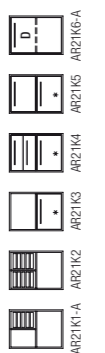

Side storage unit with castors, height 1.5 x A4, width 570 mm.

Side storage unit with leg frame, height 1.5 x A4, width 1120 mm.

Cabinet with leg frame, height 2 x A4, width 1120 mm.

Cabinet with plinth, height 2 x A4, width 570 mm.

Storage unit with plinth, height 2 x A4, width 1670 mm.

Storage unit with castors, height 2 x A4, width 1670 mm.

Storage unit with plinth, height 3 x A4, width 1670 mm.

Storage unit with leg frame, height 3 x A4, width 1670 mm.

Top and side panels are joined with high precision. Attention to detail.

Side storage unit, 1.5 x A4, width 570 mm

Side storage unit with roll-front, 1.5 x A4, width 570 mm

Mobile storage unit, 2 x A4, width 570 mm

Storage unit, 2 x A4, width 570 mm

Mobile storage unit with roll-front, 2 x A4, width 570 mm

Roll-front cabinet, 2 x A4, width 570 mm

Side storage unit, 1.5 x A4, width 1120 mm

Roll-front cabinet, 2 x A4, width 1120 mm