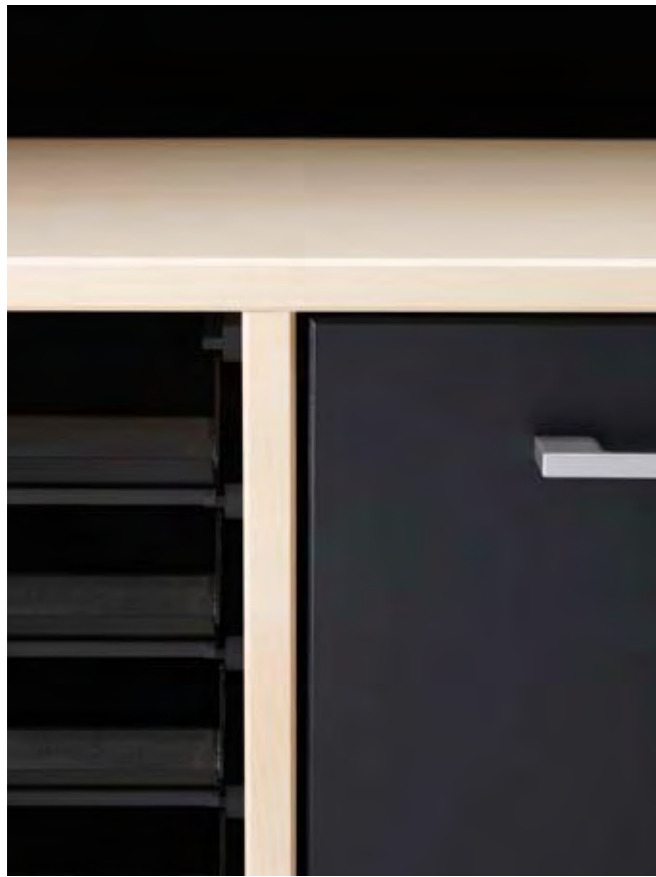

Aura Storage Design Ole Puch

Besides stand up/sit down desks, the Aura series also includes a complete range of storage solutions – cabinets, shelves, pedestals, mobile units... All with the same design idiom, with the same craftsmanlike quality as the desks, and in the same materials and colours, too.