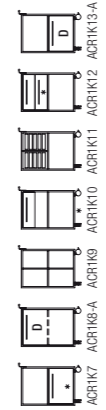

Side storage unit with castors, height 1.5 x A4, width 570 mm.

Side storage unit with leg frame, height 1.5 x A4, width 1120 mm.

Cabinet with leg frame, height 2 x A4, width 1120 mm.

Cabinet with plinth, height 2 x A4, width 570 mm.

Storage unit with plinth, height 2 x A4, width 1670 mm.

Storage unit with castors, height 2 x A4, width 1670 mm.

Storage unit with plinth, height 3 x A4, width 1670 mm.

Storage unit with leg frame, height 3 x A4, width 1670 mm.

Top and side panels are joined with high precision. Attention to detail.

Side storage unit, 1.5 x A4, width 570 mm

Side storage unit with roll-front, 1.5 x A4, width 570 mm

Mobile storage unit, 2 x A4, width 570 mm

Storage unit, 2 x A4, width 570 mm

Mobile storage unit with roll-front, 2 x A4, width 570 mm

Roll-front cabinet, 2 x A4, width 570 mm

Side storage unit, 1.5 x A4, width 1120 mm

Roll-front cabinet, 2 x A4, width 1120 mm