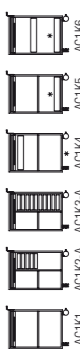

Side storage unit with castors, height 1.5 x A4, width 570 mm.

Side storage unit with leg frame, height 1.5 x A4, width 1120 mm.

Cabinet with leg frame, height 2 x A4, width 1120 mm.

Cabinet with plinth, height 2 x A4, width 570 mm.

Storage unit with plinth, height 2 x A4, width 1670 mm.

Storage unit with castors, height 2 x A4, width 1670 mm.

Storage unit with plinth, height 3 x A4, width 1670 mm.

Storage unit with leg frame, height 3 x A4, width 1670 mm.

Top and side panels are joined with high precision. Attention to detail.

Side storage unit, 1.5 x A4, width 570 mm

Side storage unit with roll-front, 1.5 x A4, width 570 mm

Mobile storage unit, 2 x A4, width 570 mm

Storage unit, 2 x A4, width 570 mm

Mobile storage unit with roll-front, 2 x A4, width 570 mm

Roll-front cabinet, 2 x A4, width 570 mm

Side storage unit, 1.5 x A4, width 1120 mm

Roll-front cabinet, 2 x A4, width 1120 mm