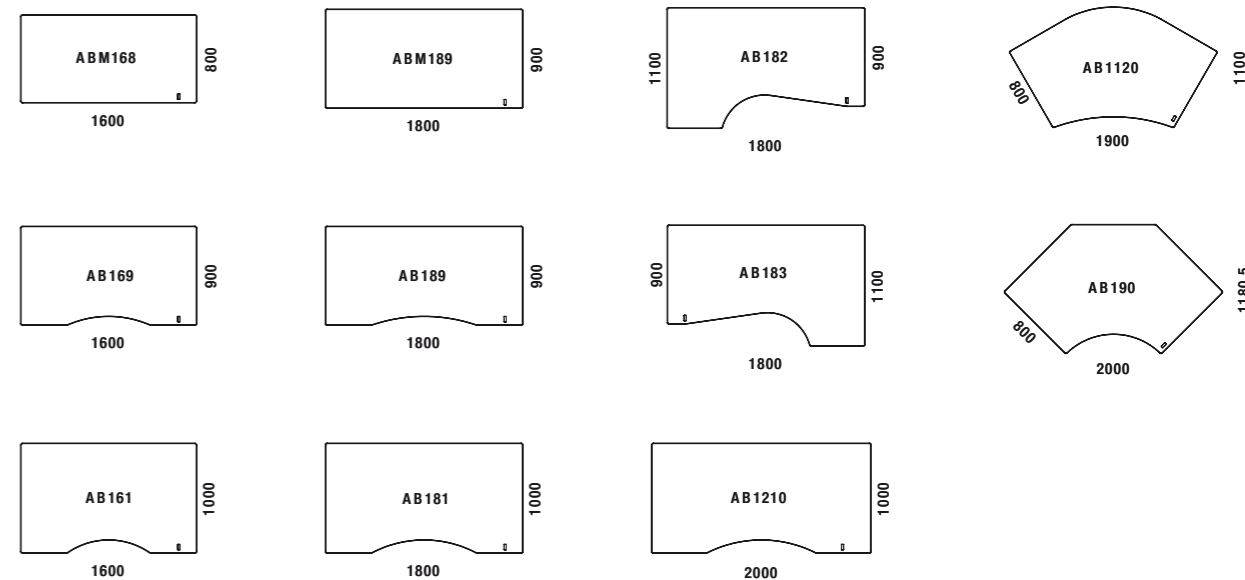

Aura 1000 series sit/stand desk Design Ole Puch

The Aura 1000 series is a range of stand up/sit down desks with 620–1270 mm height adjustment and height controls integrated in the table top. The light grey metal frame features a concealed, central beam that gives stability and provides plenty of legroom. Naturally, there is a full range of cable management solutions available for the desks.

Side storage unit with castors, height 1.5 x A4, width 570 mm.

Side storage unit with leg frame, height 1.5 x A4, width 1120 mm.

Cabinet with leg frame, height 2 x A4, width 1120 mm.

Cabinet with plinth, height 2 x A4, width 570 mm.

Top and side panels are joined with high precision. Attention to detail.

Side storage unit, 1.5 x A4, width 570 mm

Side storage unit with roll-front, 1.5 x A4, width 570 mm

Mobile storage unit, 2 x A4, width 570 mm

Storage unit, 2 x A4, width 570 mm

Mobile storage unit with roll-front, 2 x A4, width 570 mm

Roll-front cabinet, 2 x A4, width 570 mm

Side storage unit, 1.5 x A4, width 1120 mm

Roll-front cabinet, 2 x A4, width 1120 mm