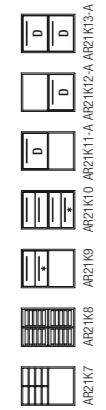

Side storage unit with castors, height 1.5 x A4, width 570 mm.

Side storage unit with leg frame, height 1.5 x A4, width 1120 mm.

Cabinet with leg frame, height 2 x A4, width 1120 mm.

Cabinet with plinth, height 2 x A4, width 570 mm.

Storage unit with plinth, height 2 x A4, width 1670 mm.

Storage unit with castors, height 2 x A4, width 1670 mm.

Storage unit with plinth, height 3 x A4, width 1670 mm.

Storage unit with leg frame, height 3 x A4, width 1670 mm.

Top and side panels are joined with high precision. Attention to detail.

Side storage unit, 1.5 x A4, width 570 mm

Side storage unit with roll-front, 1.5 x A4, width 570 mm

Mobile storage unit, 2 x A4, width 570 mm

Storage unit, 2 x A4, width 570 mm

Mobile storage unit with roll-front, 2 x A4, width 570 mm

Roll-front cabinet, 2 x A4, width 570 mm

Side storage unit, 1.5 x A4, width 1120 mm

Roll-front cabinet, 2 x A4, width 1120 mm