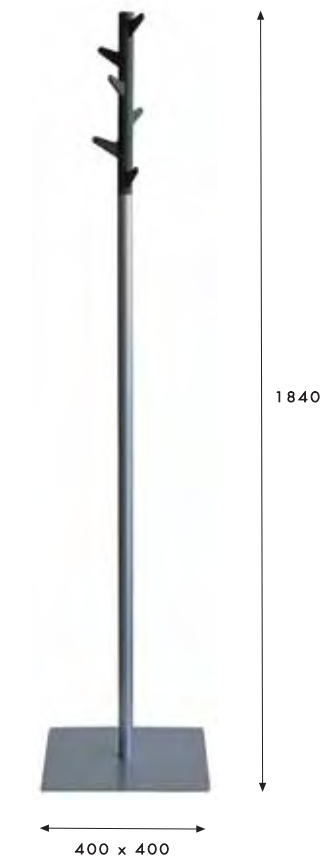

29
28
27
26
25
24
23
22
21
20
19
18
17
16
15
14
13
12
11
10
9
8
7
6
5
4
3
2
1

HEIGHT ADJUSTMENT

Oka-A

The ceiling hung coat rack hangs from the ceiling with a steel wire. It rotates and moves sideways, doesn't take floor space and makes cleaning much easier. Equipped with 6 rotating hooks and a height adjustment mechanism.

Material: Chromed steel and polyurethane
Standard colours of hooks: White, dark grey, lime green and orange

inno™

Oka C3 & C5

The wall attached Oka coat rack is available with either 3 or 5 hooks. Because of the very small width, there is a good possibility to use it in narrow areas like i.e. pillars. It works as well in larger rows or groups.

Material: Chromed steel and polyurethane
Standard colours of hooks: White, dark grey, lime green and orange

C3

C5

Oka-B

The freestanding coat rack is equipped with 6 rotating hooks and a square base. Because of its fresh and young formlanguage it is easy to achieve friendly looking environments. The coat rack works as well in single units spread at larger areas or in more compact dynamic groups.

Material: Epoxy coated steel and polyurethane
Standard colours of frame: White, black and aluminium.
Colours of hooks: White, dark grey, lime green and orange

INNO - TUOTE OY
MAIN OFFICE/ SHOWROOM
TÄHDENLENNONTIE 9
02240 ESPOO, FINLAND
TEL. +358-(0)9-8870380